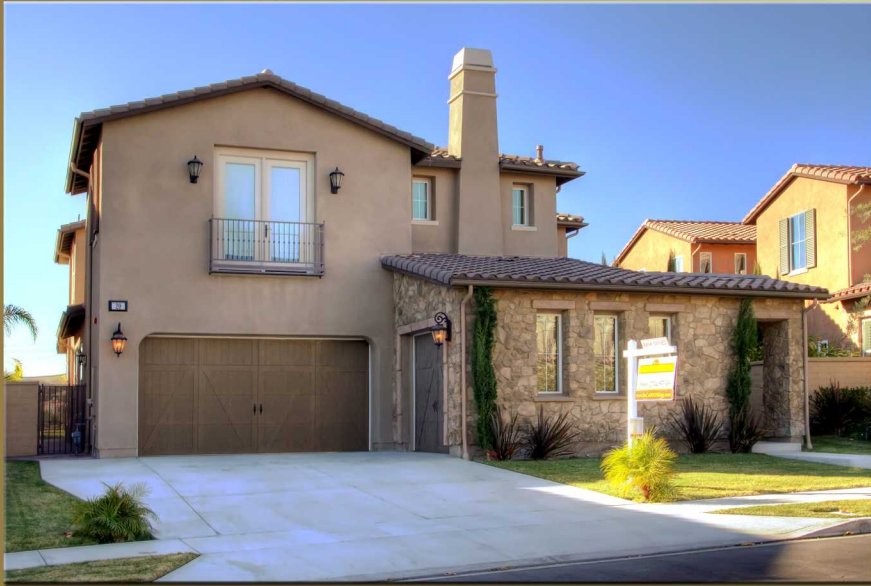

Lily Sibrarian

Foreclosure/Short Sale
Certified Realtor

REAL ESTATE OWNED

(714) 333-8129

lily@lilyhomes.com

20 Corte el Brazo, San Clemente

Offered At: 874,900

- * 4,176 Sq. Ft. Total Living Space
- * Master Bedroom Suite with Fireplace and Retreat and Covered Deck Area
- * Master Bath with Dual walk-in closets, Dual Sinks, and Dual showers
- * 5 Bedrooms, 4 1/2 Baths
- * Courtyard Entry and Grand Rotunda
- * Kitchen with Island and Walk-in Pantry
- * Breakfast Nook with Covered Patio Area
- * Morning Room, Loft, and Butlers Pantry
- * Formal Dining Room
- * Living Room with Fireplace
- * Family Room with Fireplace
- * Three-car Split Garage